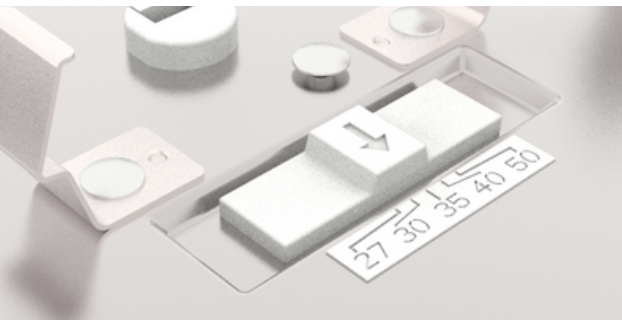

FMLS-DT SERIES

Multi-CCT & Power Snap-In Flush Mount

Contractor Friendly

The snap-in design allows for fast and hassle-free installation, making setup quick and easy.

Compatible with TRIAC dimming (using standard TRIAC LED dimmers) to control brightness levels.