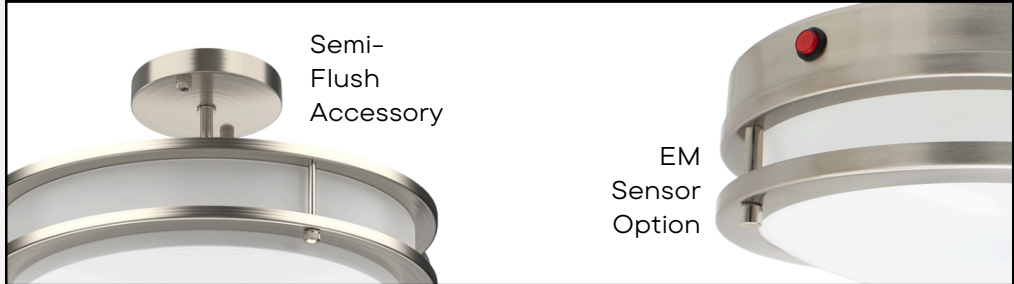

FMD-MCT5 SERIES

**Multi-CCT
& Power
Dome Flush
Mount**

Spec Series

Ideal for both residential and commercial applications, this fixture is perfect for ceiling or wall mount installations.

Offers 5 options (2700K, 3000K, 3500K, 4000K, 5000K), allowing you to adjust the light to fit your needs.

FDL-MCT5 SERIES

Multi-CCT & Power Double Ring Flush Mount

Spec Series

Ideal for both residential and commercial applications, this fixture is perfect for ceiling or wall mount installations.

The semi-flush mount accessory kit is available to create a more suspended effect, offering even more installation flexibility.