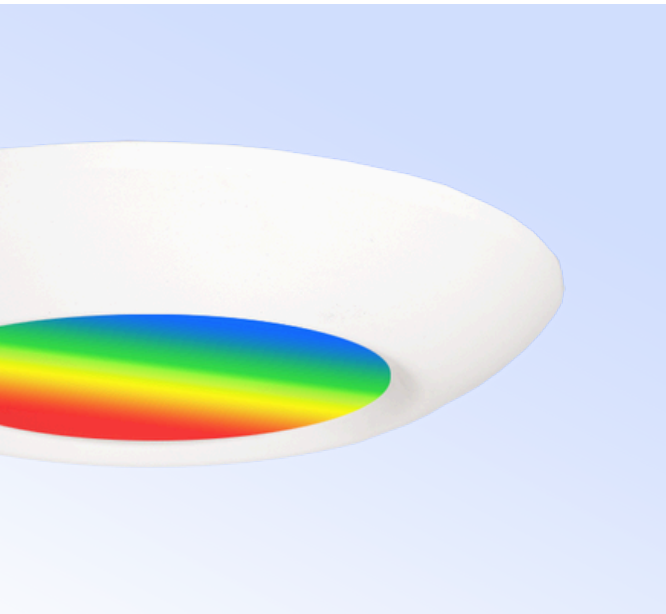

DLSE-RGBW SERIES

6" RGBW LED Disk Lights

Westgate App
Compatible

App control allows for seamless integration into your smart home setup, adjusting lighting from your phone.

With RGBW color options, easily set the perfect lighting for any atmosphere or event.

1. 6-INCH

DLSE6-RGBW
WG SMART APP COMPATIBLE
RGBW LED DISK LIGHT

15W | 1000LM | 27K/30K/35K/40K/50K
WHITE HOUSING
7 1/2" x 1 1/5"